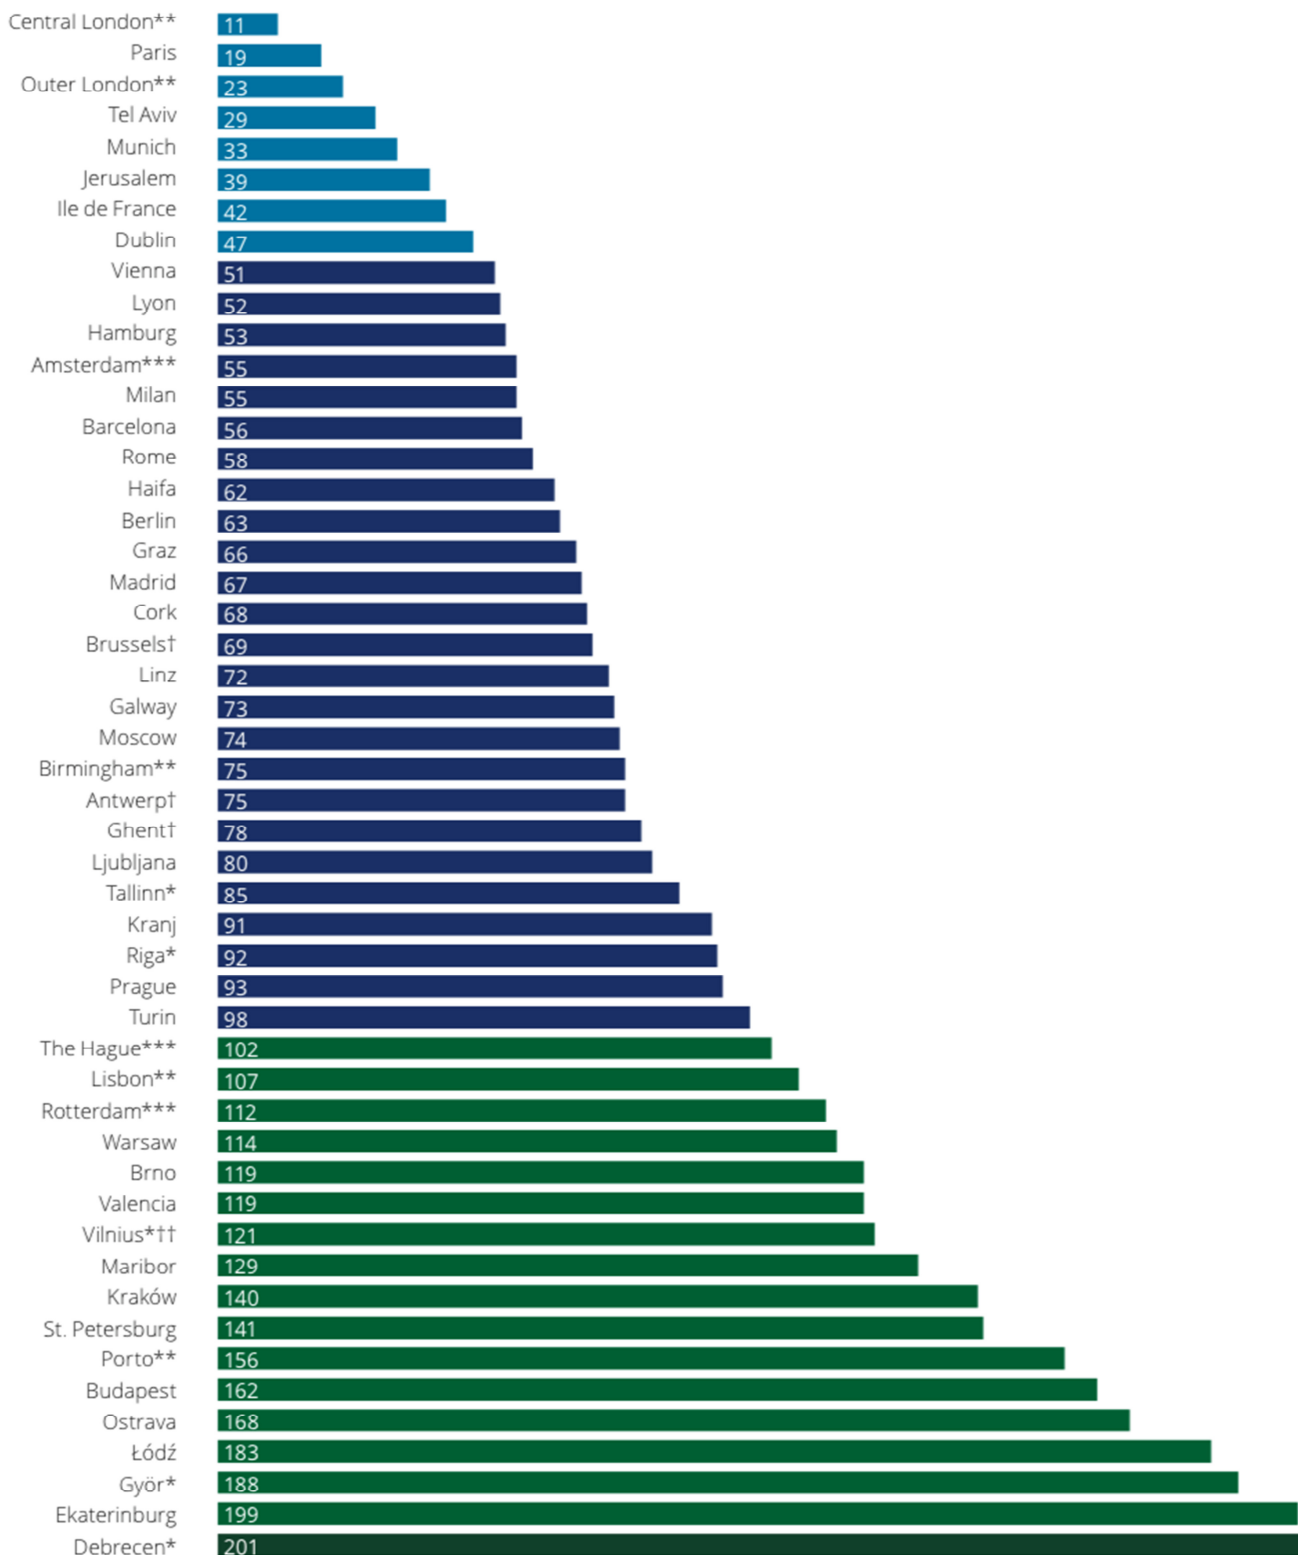

Average size of new dwelling for EUR 200,000

*bid price, **older dwellings, ***all dwellings (old and new)
 †data for 2014, ††white box condition